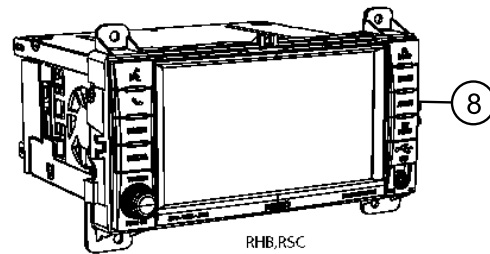

2012 WK

008 - Electrical 2205 - Radio

2012 WK

008 - Electrical 2205 - Radio

Pos	Description	PartNumber	Qty	Eng	Trans	Line
1	RADIO, MULTI Media, [RES], [RSC]	05091165AA	1			J T U
2	RADIO, MULTI Media, [RES], [RSC], [RSP]	05091193AA	1			J T U
3	RADIO, MULTI Media, [RHP], [AB8]	68103004AA	1			J T U
4	RADIO, MULTI Media, [RBZ]	05091171AB	1			J T U
5	RADIO, MULTI Media, [RBZ], [RSC]	05091172AB	1			J T U
6	RADIO, MULTI Media, [RB2]	05091180AB	1			J T U
7	RADIO, MULTI Media, [RHB]	05091187AB	1			J T U
8	RADIO, MULTI Media, [RHB], [RSC]	05091188AB	1			J T U
9	RADIO, MULTI Media, [RHR]	68089010AC	1			J T U
10	RADIO, MULTI Media					
10	RADIO, MULTI Media, [RHW]	68089011AC	1			J T U
10	RADIO, MULTI Media, [RHP]	68089012AC	1			J T U