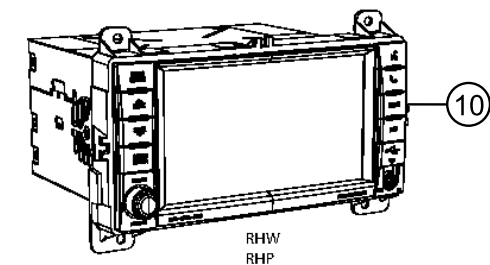

2012 WK

008 - Electrical 2205 - Radio

2012 WK

008 - Electrical 2205 - Radio

Pos	Description	PartNumber	Qty	Eng	Trans	Line
1	RADIO, MULTI Media, [RES], [RSC]	05091165AA	1			J T U
2	RADIO, MULTI Media, [RES], [RSC], [RSP]	05091193AA	1			J T U
3	RADIO, MULTI Media, [RHP], [AB8]	68103004AA	1			J T U
4	RADIO, MULTI Media, [RBZ]	05091171AB	1			J T U
5	RADIO, MULTI Media, [RBZ], [RSC]	05091172AB	1			J T U
6	RADIO, MULTI Media, [RB2]	05091180AB	1			J T U
7	RADIO, MULTI Media, [RHB]	05091187AB	1			J T U
8	RADIO, MULTI Media, [RHB], [RSC]	05091188AB	1			J T U
9	RADIO, MULTI Media, [RHR]	68089010AC	1			J T U
10	RADIO, MULTI Media					
10	RADIO, MULTI Media, [RHW]	68089011AC	1			J T U
10	RADIO, MULTI Media, [RHP]	68089012AC	1			J T U