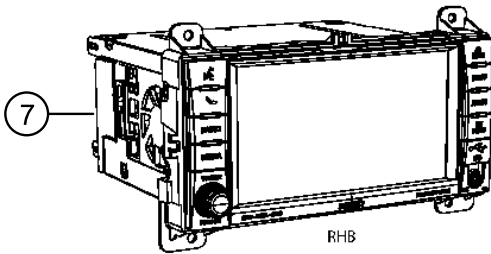

2012 WK

008 - Electrical 2205 - Radio

2012 WK

008 - Electrical 2205 - Radio

Pos	Description	PartNumber	Qty	Eng	Trans	Line
1	RADIO, MULTI Media, [RES], [RSC]	05091165AA	1			J T U
2	RADIO, MULTI Media, [RES], [RSC], [RSP]	05091193AA	1			J T U
3	RADIO, MULTI Media, [RHP], [AB8]	68103004AA	1			J T U
4	RADIO, MULTI Media, [RBZ]	05091171AB	1			J T U
5	RADIO, MULTI Media, [RBZ], [RSC]	05091172AB	1			J T U
6	RADIO, MULTI Media, [RB2]	05091180AB	1			J T U
7	RADIO, MULTI Media, [RHB]	05091187AB	1			J T U
8	RADIO, MULTI Media, [RHB], [RSC]	05091188AB	1			J T U
9	RADIO, MULTI Media, [RHR]	68089010AC	1			J T U
10	RADIO, MULTI Media					
10	RADIO, MULTI Media, [RHW]	68089011AC	1			J T U
10	RADIO, MULTI Media, [RHP]	68089012AC	1			J T U