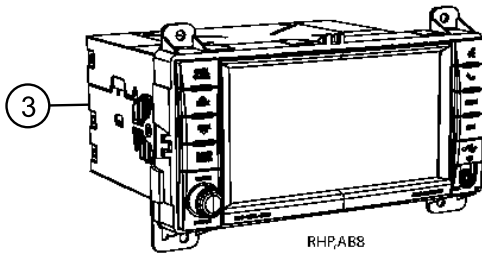

2012 WK

008 - Electrical 2205 - Radio

2012 WK

008 - Electrical 2205 - Radio

Pos	Description	PartNumber	Qty	Eng	Trans	Line
1	RADIO, MULTI Media, [RES], [RSC]	05091165AA	1			J T U
2	RADIO, MULTI Media, [RES], [RSC], [RSP]	05091193AA	1			J T U
3	RADIO, MULTI Media, [RHP], [AB8]	68103004AA	1			J T U
4	RADIO, MULTI Media, [RBZ]	05091171AB	1			J T U
5	RADIO, MULTI Media, [RBZ], [RSC]	05091172AB	1			J T U
6	RADIO, MULTI Media, [RB2]	05091180AB	1			J T U
7	RADIO, MULTI Media, [RHB]	05091187AB	1			J T U
8	RADIO, MULTI Media, [RHB], [RSC]	05091188AB	1			J T U
9	RADIO, MULTI Media, [RHR]	68089010AC	1			J T U
10	RADIO, MULTI Media					
10	RADIO, MULTI Media, [RHW]	68089011AC	1			J T U
10	RADIO, MULTI Media, [RHP]	68089012AC	1			J T U