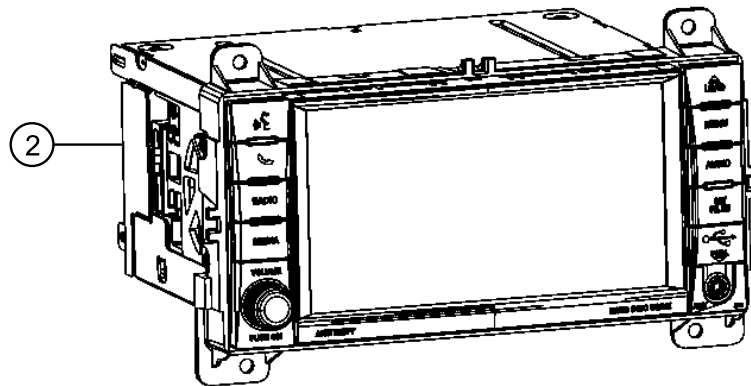

2013 WK

008 - Electrical 2205 - Radio

2013 WK

008 - Electrical 2205 - Radio

Pos	Description	PartNumber	Qty	Eng	Trans	Line
1	RADIO, MULTI Media					
1	RADIO, MULTI Media, [RES], [RSC]	05091165AB	1			J T U
1	RADIO, MULTI Media, [RES], [RSC], [RSP]	05091193AB	1			J T U
1	RADIO, MULTI Media, [RES]	05091733AA	1			J T U
2	RADIO, MULTI Media					
2	RADIO, MULTI Media, [RBZ]	05091318AC	1			J T U
2	RADIO, MULTI Media, [RBZ], [RSC]	05091319AC	1			J T U
2	RADIO, MULTI Media, [RB2]	05091332AC	1			J T U
2	RADIO, MULTI Media, [RHB]	05091339AC	1			J T U
2	RADIO, MULTI Media, [RHB], [RSC]	05091340AC	1			J T U
2	RADIO, MULTI Media, Export, [RHP], [AB7]	05091496AA	1			J T U
2	RADIO, MULTI Media, Export, [RHP], [AZ4]	05091666AA	1			J T U
2	RADIO, MULTI Media, Export, [RHP], [AB2]	05091666AA	1			J T U
2	RADIO, MULTI Media, Export, [RHP], [ABD]	05091671AA	1			J T U
2	RADIO, MULTI Media, Export, [RHP], [AB8]	05091671AA	1			J T U
2	RADIO, MULTI Media, [RHR]	05091659AA	1			J T U
2	RADIO, MULTI Media, Export, [RHW]	05091660AB	1			J T U
2	RADIO, MULTI Media, Export, [RHP]	05091661AB	1			J T U