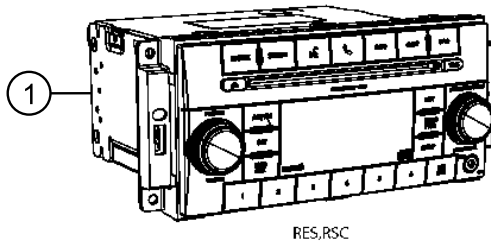

2012 WK

008 - Electrical 2205 - Radio

2012 WK

008 - Electrical 2205 - Radio

Pos	Description	PartNumber	Qty	Eng	Trans	Line
1	RADIO, MULTI Media, [RES], [RSC]	05091165AA	1			J T U
2	RADIO, MULTI Media, [RES], [RSC], [RSP]	05091193AA	1			J T U
3	RADIO, MULTI Media, [RHP], [AB8]	68103004AA	1			J T U
4	RADIO, MULTI Media, [RBZ]	05091171AB	1			J T U
5	RADIO, MULTI Media, [RBZ], [RSC]	05091172AB	1			J T U
6	RADIO, MULTI Media, [RB2]	05091180AB	1			J T U
7	RADIO, MULTI Media, [RHB]	05091187AB	1			J T U
8	RADIO, MULTI Media, [RHB], [RSC]	05091188AB	1			J T U
9	RADIO, MULTI Media, [RHR]	68089010AC	1			J T U
10	RADIO, MULTI Media					
10	RADIO, MULTI Media, [RHW]	68089011AC	1			J T U
10	RADIO, MULTI Media, [RHP]	68089012AC	1			J T U