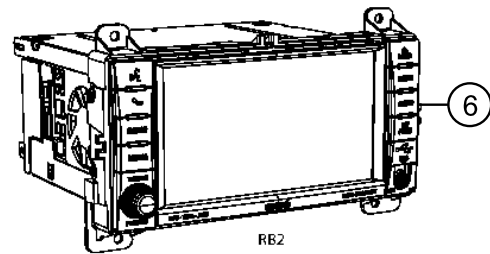

2012 WK

008 - Electrical 2205 - Radio

2012 WK

008 - Electrical 2205 - Radio

Pos	Description	PartNumber	Qty	Eng	Trans	Line
1	RADIO, MULTI Media, [RES], [RSC]	05091165AA	1			J T U
2	RADIO, MULTI Media, [RES], [RSC], [RSP]	05091193AA	1			J T U
3	RADIO, MULTI Media, [RHP], [AB8]	68103004AA	1			J T U
4	RADIO, MULTI Media, [RBZ]	05091171AB	1			J T U
5	RADIO, MULTI Media, [RBZ], [RSC]	05091172AB	1			J T U
6	RADIO, MULTI Media, [RB2]	05091180AB	1			J T U
7	RADIO, MULTI Media, [RHB]	05091187AB	1			J T U
8	RADIO, MULTI Media, [RHB], [RSC]	05091188AB	1			J T U
9	RADIO, MULTI Media, [RHR]	68089010AC	1			J T U
10	RADIO, MULTI Media					
10	RADIO, MULTI Media, [RHW]	68089011AC	1			J T U
10	RADIO, MULTI Media, [RHP]	68089012AC	1			J T U