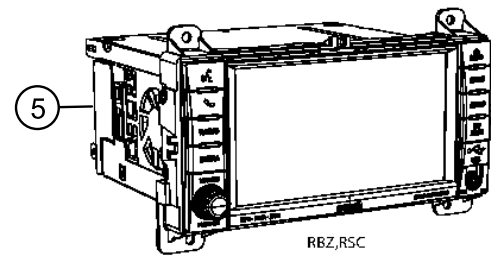

2012 WK

008 - Electrical 2205 - Radio

2012 WK

008 - Electrical 2205 - Radio

Pos	Description	PartNumber	Qty	Eng	Trans	Line
1	RADIO, MULTI Media, [RES], [RSC]	05091165AA	1			J T U
2	RADIO, MULTI Media, [RES], [RSC], [RSP]	05091193AA	1			J T U
3	RADIO, MULTI Media, [RHP], [AB8]	68103004AA	1			J T U
4	RADIO, MULTI Media, [RBZ]	05091171AB	1			J T U
5	RADIO, MULTI Media, [RBZ], [RSC]	05091172AB	1			J T U
6	RADIO, MULTI Media, [RB2]	05091180AB	1			J T U
7	RADIO, MULTI Media, [RHB]	05091187AB	1			J T U
8	RADIO, MULTI Media, [RHB], [RSC]	05091188AB	1			J T U
9	RADIO, MULTI Media, [RHR]	68089010AC	1			J T U
10	RADIO, MULTI Media					
10	RADIO, MULTI Media, [RHW]	68089011AC	1			J T U
10	RADIO, MULTI Media, [RHP]	68089012AC	1			J T U