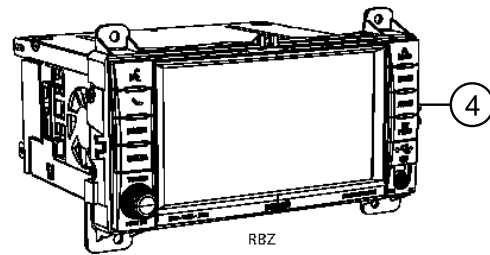

2012 WK

008 - Electrical 2205 - Radio

2012 WK

008 - Electrical 2205 - Radio

Pos	Description	PartNumber	Qty	Eng	Trans	Line
1	RADIO, MULTI Media, [RES], [RSC]	05091165AA	1			J T U
2	RADIO, MULTI Media, [RES], [RSC], [RSP]	05091193AA	1			J T U
3	RADIO, MULTI Media, [RHP], [AB8]	68103004AA	1			J T U
4	RADIO, MULTI Media, [RBZ]	05091171AB	1			J T U
5	RADIO, MULTI Media, [RBZ], [RSC]	05091172AB	1			J T U
6	RADIO, MULTI Media, [RB2]	05091180AB	1			J T U
7	RADIO, MULTI Media, [RHB]	05091187AB	1			J T U
8	RADIO, MULTI Media, [RHB], [RSC]	05091188AB	1			J T U
9	RADIO, MULTI Media, [RHR]	68089010AC	1			J T U
10	RADIO, MULTI Media					
10	RADIO, MULTI Media, [RHW]	68089011AC	1			J T U
10	RADIO, MULTI Media, [RHP]	68089012AC	1			J T U