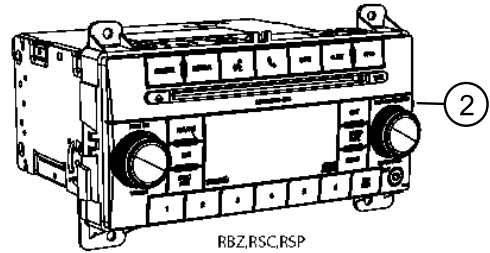

2012 WK

008 - Electrical 2205 - Radio

2012 WK

008 - Electrical 2205 - Radio

Pos	Description	PartNumber	Qty	Eng	Trans	Line
1	RADIO, MULTI Media, [RES], [RSC]	05091165AA	1			J T U
2	RADIO, MULTI Media, [RES], [RSC], [RSP]	05091193AA	1			J T U
3	RADIO, MULTI Media, [RHP], [AB8]	68103004AA	1			J T U
4	RADIO, MULTI Media, [RBZ]	05091171AB	1			J T U
5	RADIO, MULTI Media, [RBZ], [RSC]	05091172AB	1			J T U
6	RADIO, MULTI Media, [RB2]	05091180AB	1			J T U
7	RADIO, MULTI Media, [RHB]	05091187AB	1			J T U
8	RADIO, MULTI Media, [RHB], [RSC]	05091188AB	1			J T U
9	RADIO, MULTI Media, [RHR]	68089010AC	1			J T U
10	RADIO, MULTI Media					
10	RADIO, MULTI Media, [RHW]	68089011AC	1			J T U
10	RADIO, MULTI Media, [RHP]	68089012AC	1			J T U