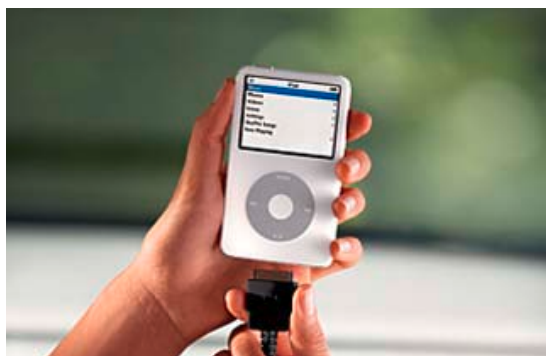

UCONNECT, BLUETOOTH® WIRELESS TECHNOLOGY & IPOD®

► uconnect Phone, Bluetooth® wireless hand-free

Hands-free calling is here! Uconnect phone is the exclusive voice-activated, hands-free, in-vehicle communications system. It encourages safe vehicle operation and doesn't compromise driver control. Uconnect phone allows you to dial your wireless phone through simple voice commands. Uconnect phone includes Bluetooth technology that enables your wireless phone to connect to your vehicle without wires or a docking station. This leading-edge technology will allow you to store your wireless phone anywhere in the vehicle and still maintain connection.

► iPod® Interface

iPod Interface Kit allows you to play your iPod music files directly through your vehicle's audio system. Simply plug your iPod into the custom cable. You control your music selection through your iPod control wheel.