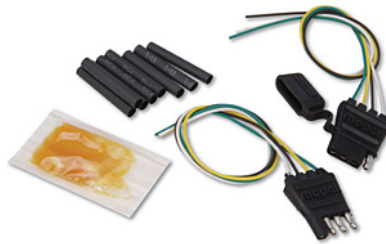

CARRIERS & CARGO HAULING

Hitches & Towing - Trailer Tow Wiring Adapters & Brackets

Mounting brackets provide a place to cleanly mount your wiring connectors. Connector adapters convert 7 way connectors to 4 way for light duty trailer use.

B

E

G

Vehicle Application	MYO	MYI	Image	Part Description	Part Number		Instl Time	MSRP
Commander	2010	2006	A	1200 7 Way Round to 4 way Flat Converter	56019823		0.0	$17.15
Commander	2010	2006	B	1240 Adapter, converts 7-way round to 6-way round connector	82401217		0.0	$17.75
Commander	2010	2006	C	1745 Trailer Side Replacement Wiring Kit, 7-way round connector with seven unterminated 8" wires, mates with Mopar 7-way trailer tow connector	82400554AB		0.0	$24.95
Commander	2010	2006	D	3500 Trailer Tow Wire Harness Repair Kit, with vehicle side 7-way round connector. Includes "L" bracket and 10-way pigtail, splicing required.	82209771AB		0.8	$50.00
Commander	2010	2007	E	655 Vehicle and Trailer Side Repair Kit, 4-way flat trailer tow connector	82202089AB		0.3	$8.75
Commander	2010	2006	F	2270 Wiring Adapter, Designed for ease of connecting an Electric Brake Trailer controller to an existing production or Mopar 7 way trailer wiring harness	82210512AB		0.5	$33.05
Commander	2010	2006	F	2270 Wiring Adapter, Designed for ease of connecting an Electric Brake Trailer controller to an existing production or Mopar 7 way trailer wiring harness	82210512AC	New	0.5	$33.05
Compass	2011	2007	G	570 Trailer Tow "L" Bracket Kit, to mount 4-way flat trailer tow connector to fascia	82204602		0.2	$8.20
Compass	2010	2007	E	655 Vehicle and Trailer Side Repair Kit, 4-way flat trailer tow connector	82202089AB		0.3	$8.75