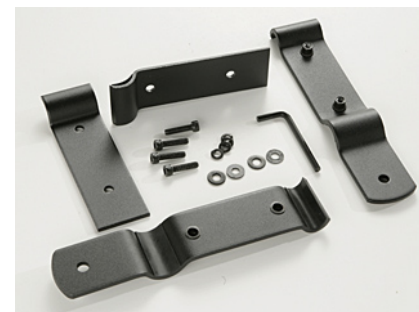

LIGHTING & ELECTRICAL

Lights - Off-Road Light

D

E

Vehicle Application	MYO	MYI	Image		Part Description	Part Number		Instl Time	MSRP
Commander	2010	2006	A	7715	Rectangular 2"x6" low profile with black housing, 55-watt, 90,000 candle power, with Hella logo covers, Driving lamp pattern	82210753		0.3	$111.00
Grand Cherokee	2010	2005	A	7715	Rectangular 2"x6" low profile with black housing, 55-watt, 90,000 candle power, with Hella logo covers, Driving lamp pattern	82210753		0.3	$111.00
Liberty	2010	2008	A	7715	Rectangular 2"x6" low profile with black housing, 55-watt, 90,000 candle power, with Hella logo covers, Driving lamp pattern	82210753		0.3	$111.00
Patriot	2010	2007	A	7715	Rectangular 2"x6" low profile with black housing, 55-watt, 90,000 candle power, with Hella logo covers, Driving lamp pattern	82210753		0.3	$111.00
Patriot	2010	2007	B	11000	Round 6.5" with black plastic housing, 55-watt, 75,000 candle power, with Hella/Mopar logo covers. Off road lamp pattern	82207271		0.3	$158.00
Wrangler	2011	2003	C	9065	Complete 2 light kit with wiring, switch, lights and instructions. Lights are Hella 500 with the "Free Form" light reflector. 55W. 6" diameter light	HELLA500	New	0.8	$129.00
Wrangler	2011	2003	D	9270	Complete 2 light kit with wiring, switch, lights and instructions. Lights are Hella 700 with the "Free Form" light reflector. 55W. 7.5" diameter light	HELLA700	New	0.8	$133.00
Wrangler	2010	2003	B, E	11000	Round 6.5" with black plastic housing, 55-watt, 75,000 candle power, with Hella/Mopar logo covers. Off road lamp pattern	82207271		0.3	$158.00

Lights - Off-Road Light, Installation Kit