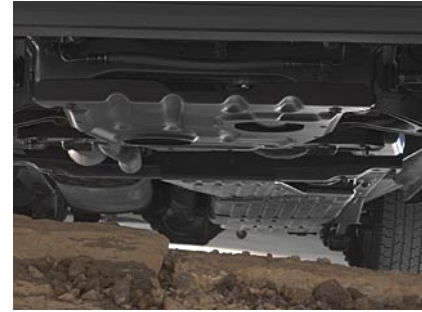

LIFESTYLE & OFF-ROAD

Protection & Skid Plates - Skid Plates

Skid Plates provide protection to vital vehicle components when traveling off road. Made from heavy-gauge steel and painted with a high quality black powdercoat finish.

C