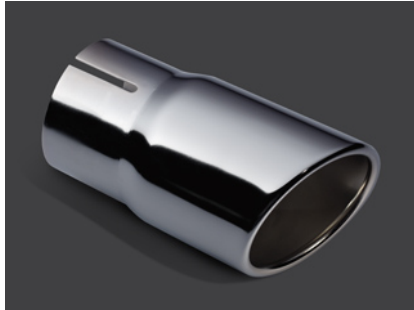

EXTERIOR

Exterior Appearance - Exhaust Tip, Chrome

Chrome Exhaust Tips enhance the appearance of your vehicle's existing exhaust system. Chrome Exhaust Tips add a sporty finished look and are easily installed.

A