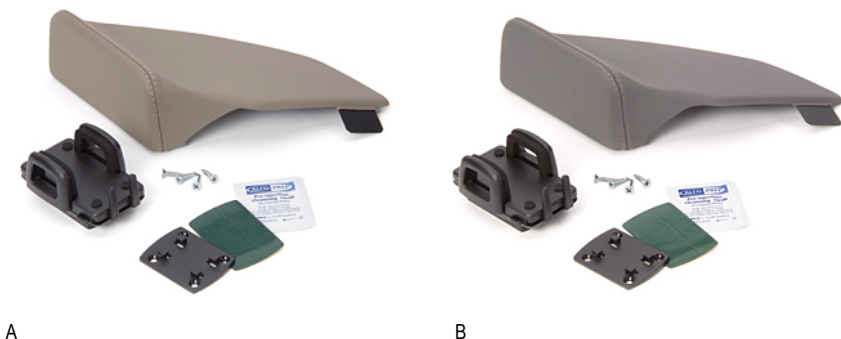

AUDIO/VIDEO & ELECTRONICS

uconnect, BlueTooth® Wireless Technology & iPod® - Cellular Phone Holder

Keep your personal electronics in a designated place. Holder gently grasps and holds phone, then gently releases. Holds most phone and iPod models.

uconnect, Bluetooth® Wireless Technology & iPod® - iPod® Integration Harnesses

Simply plug your iPod into the custom cable located in the glove box or center console and you're ready to go. iPod integration means you can navigate your iPod through your radio controls. With this simple "plug and play" hook up, your iPod stays securely attached, out of view and continually charging.