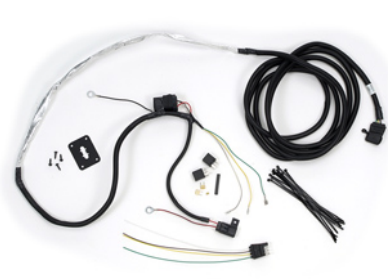

CARRIERS & CARGO HAULING

Hitches & Towing - Tow Vehicle Wiring Harness

Hitches & Towing - Trailer Tow Wiring Harness

Custom fit to Chrysler Group LLC wiring specifications. Mopar wire connectors minimize the need for wire splicing and feature a protective wrapping that guards against weather and abrasion. Feature high quality connectors and relays as necessary.

Check Owner's Manual for hitch type, load capacity and heavy-duty equipment required. Do not exceed rated tow capacity of vehicle stated in Owner's Manual. May require other items not supplied by Mopar.

A