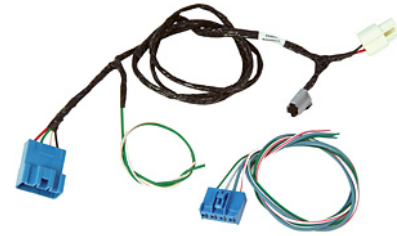

CARRIERS & CARGO HAULING

Hitches & Towing - Trailer Tow Wiring Adapters & Brackets

Mounting brackets provide a place to cleanly mount your wiring connectors. Connector adapters convert 7 way connectors to 4 way for light duty trailer use.

F

G

Vehicle Application	MYO	MYI	Image	Part Description	Part Number		Instl Time	MSRP
Commander	2010	2006	A	1200 7 Way Round to 4 way Flat Converter	56019823		0.0	$17.15
Commander	2010	2006	B	1240 Adapter, converts 7-way round to 6-way round connector	82401217		0.0	$17.75
Commander	2010	2006	C	1745 Trailer Side Replacement Wiring Kit, 7-way round connector with seven unterminated 8" wires, mates with Mopar 7-way trailer tow connector	82400554AB		0.0	$24.95
Commander	2010	2006	D	3500 Trailer Tow Wire Harness Repair Kit, with vehicle side 7-way round connector. Includes "L" bracket and 10-way pigtail, splicing required.	82209771AB		0.8	$50.00
Commander	2010	2007	E	655 Vehicle and Trailer Side Repair Kit, 4-way flat trailer tow connector	82202089AB		0.3	$8.75
Commander	2010	2006	F	2270 Wiring Adapter, Designed for ease of connecting an Electric Brake Trailer controller to an existing production or Mopar 7 way trailer wiring harness	82210512AB		0.5	$33.05
Commander	2010	2006	F	2270 Wiring Adapter, Designed for ease of connecting an Electric Brake Trailer controller to an existing production or Mopar 7 way trailer wiring harness	82210512AC	New	0.5	$33.05
Compass	2011	2007	G	570 Trailer Tow "L" Bracket Kit, to mount 4-way flat trailer tow connector to fascia	82204602		0.2	$8.20
Compass	2010	2007	E	655 Vehicle and Trailer Side Repair Kit, 4-way flat trailer tow connector	82202089AB		0.3	$8.75