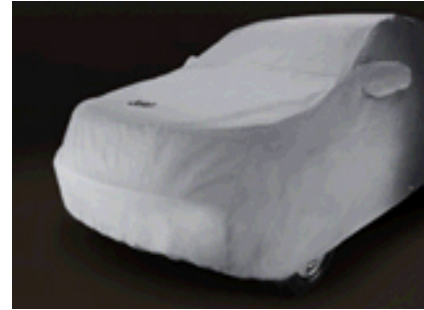

EXTERIOR

Covers - Vehicle Cover, Full

Vehicle Cover helps protect your vehicle's finish from UV rays, dirt and other airborne pollutants. Made of premium material (Evolution®, Weathershield® or Matrix®) that is washable, heavy weight, breathable and water resistant. Custom contoured, these covers feature double-stitched seams and elasticized bottom edges at the front and rear. Clear rear license plate window, tie-down grommets and mirror pockets are standard.

Evolution, Weathershield and Matrix are registered trademarks of Kimberly-Clark Corporation.

C

Vehicle Application	MYO	MYI	Image	Part Number	Part Description	Part Number	Instl Time	MSRP
All Jeep	2012	2009	A	26900	Custom made car cover. Designed for indoor use only . Allows custom color selection as well as a choice of Chrysler, Dodge, or Jeep Logo. Each car cover custom made, please allow 10 days for delivery	CARCOVER	0.0	$359.00
Compass	2012	2007	B	19900	Gray, Matrix® Material, license plate window, mirror pockets, Jeep Logo	82210335	0.0	$267.00
Grand Cherokee	2012	2011	C	16900	With Grand Cherokee logo and license plate window.	82212084	0.1	$242.00
Liberty	2012	2008		21100	Gray, Matrix® material, with Jeep logo, license plate opening and mirror pockets	82210780	0.0	$282.00
Wrangler 2-Door	2012	2007		20500	Gray, Matrix® material, license plate window, mirror pockets, with Jeep Logo	82210319	0.0	$274.00
Wrangler 4-Door	2012	2007	D	20500	Gray, Matrix® material, license plate window, mirror pockets, with Jeep Logo	82210320	0.0	$274.00