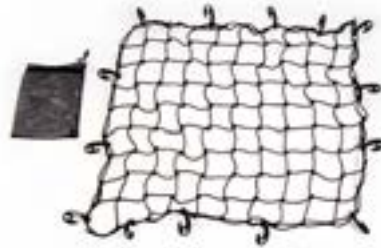

B

Vehicle Application	MYO	MYI	Image	Part Description	Part Number	Instl Time	MSRP
All Jeep (Except Wrangler)	2005	2005	A , B	3495 Black Web Net, stretches over Basket contents, held in place with 14 plastic hooks	82209422AB	0.3	$50.00

Carriers & Cargo Hauling Accessories - Racks & Carriers - Roof Box Cargo Carrier

This Roof Box Luggage Carrier adds additional cargo space to your vehicle with this tough, lockable, thermoplastic carrier that keeps cargo dry and secure regardless of the weather. It features a gas cylinder opening system that allows the hinged lid to open and close gently. Aerodynamic design limits wind resistance and provides sleek styling, perfect for luggage and sports equipment. Carrier attaches to a majority of the production Roof Rack Cross Bars. If not, Sport-Utility Bars or Removable Roof Rack (all sold separately) will be needed. T-slot adapter may also need to be purchased.(sold separately)

Do not exceed roof capacity of vehicle.