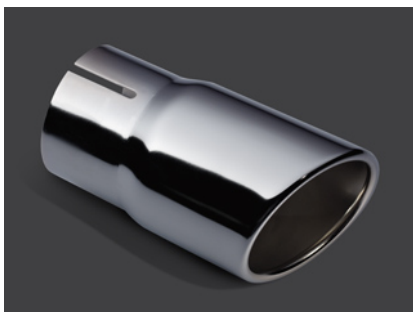

EXTERIOR ACCESSORIES

Exterior Appearance - Emblems & Badges

Production-quality emblems and badges designed to give your vehicle that little extra customization.

A

Vehicle Application	MYO	MYI	Image	Part Description	Part Number		Instl Time	MSRP
Wrangler 4-Door	2014	2007	A	4200 JK-8 Emblem, pair, same as is in the JK8 Kit	82213093	New	0.3	$60.00

Exterior Appearance - Exhaust Tip, Chrome

Chrome Exhaust Tips enhance the appearance of your vehicle's existing exhaust system. Chrome Exhaust Tips add a sporty finished look and are easily installed.

A

B

C

Vehicle Application	MYO	MYI	Image	Part Description	Part Number		Instl Time	MSRP
Grand Cherokee (Laredo, Limited)	2014	2011	A	6085 Chrome Tip, 3` in, 3.5` out, cut tip with clamp, does not fit Grand Cherokee Summit model	82212400		0.2	$87.05
Wrangler	2013	2007	B , C	4240 Chrome Stainless Steel Exhaust Tip, 2.5` in 3.0` flare out	82208439AB		0.2	$60.65