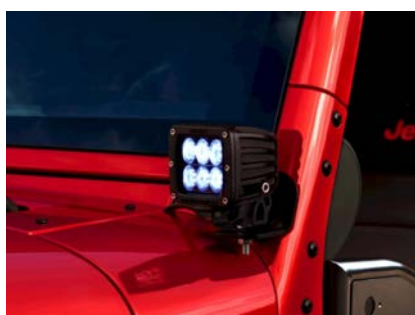

D

Vehicle Application	MYO	MYI	Image	Part Number	Part Description	Part Number	New	Instl Time	MSRP
Wrangler	2014	2007	A	9340	Complete 2 light kit with wiring, switch, lights and instructions. Lights are Hella 500 with the ``Free Form`` light reflector. 55W. 6`` diameter light	HELLA500		0.8	$133.00
Wrangler	2014	2007	B	9550	Complete 2 light kit with wiring, switch, lights and instructions. Lights are Hella 700 with the ``Free Form`` light reflector. 55W. 7.5`` diameter light	HELLA700		0.8	$138.00
Wrangler	2014	2013	C	21400	Complete Off-Road Light Kit, Four LED Flood Pattern, includes 2 lights, Mopar light covers, mounting hardware and wire harness. Does not include Windshield Bracket mount.	82213471	New	0.5	$285.00
Wrangler	2014	2013	C	21400	Complete Off-Road Light Kit, Four LED Spot Pattern, includes 2 lights, Mopar light covers, mounting hardware and wire harness. Does not include Windshield Bracket mount.	82213798	New	0.5	$285.00
Wrangler	2014	2013	D	35600	Complete Off-Road Light Kit, Six LED Flood Pattern, includes 2 lights, Mopar light covers, mounting hardware and wire harness. Does not include Windshield Bracket mount.	82213472	New	0.5	$475.00
Wrangler	2014	2013	D	35600	Complete Off-Road Light Kit, Six LED Spot Pattern, includes 2 lights, Mopar light covers, mounting hardware and wire harness. Does not include Windshield Bracket mount.	82213797	New	0.5	$475.00