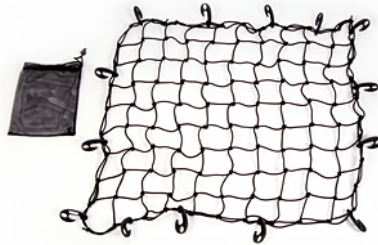

B

Vehicle Application	MYO	MYI	Image	Part Description	Part Number	Instl Time	MSRP
Grand Cherokee, Patriot	2014	2007	A , B	3495 Black Web Net, stretches over Basket contents, held in place with 14 plastic hooks	82209422AB	0.3	$50.00

Racks & Carriers - Roof Box Cargo Carrier

This Roof Box Luggage Carrier adds additional cargo space to your vehicle with this tough, lockable, thermoplastic carrier that keeps cargo dry and secure regardless of the weather. It features a gas cylinder opening system that allows the hinged lid to open and close gently. Aerodynamic design limits wind resistance and provides sleek styling, perfect for luggage and sports equipment. Carrier attaches to a majority of the production Roof Rack Cross Bars. If not, Sport-Utility Bars or Removable Roof Rack (all sold separately) will be needed. T-slot adapter may also need to be purchased.(sold separately)

Do not exceed roof capacity of vehicle.