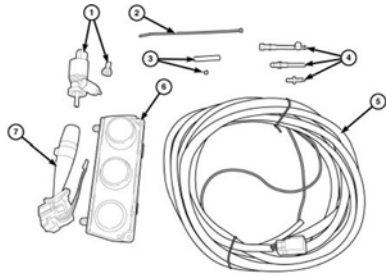

EXTERIOR ACCESSORIES

Tops - Hard Top

Hard Top, identical to the production top, featuring dark tinted glass side quarter windows and a glass liftgate. Rear Wiper, freedom top panels, and Defroster are included. Requires Hard Top Wiring Package for installation if vehicle was not built with a hard top originally (see listing below).

A