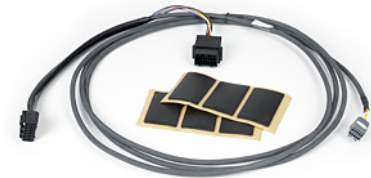

C

Vehicle Application	MYO	MYI	Image	Part Description	Part Number	Instl Time	MSRP
Compass, Patriot, Wrangler	2014	2009	A	2960 Stand Alone Microphone Kit for customers who wish to enable hands-free calling & voice control of the radio when they upgrade to the Mopar GPS radio (RER)	82211743AB	0.5	$42.30
Compass, Patriot	2014	2009	B	8625 Wiring kit for customers who upgrade to the uconnect GPS (RER) radio and already have factory Hands Free. This is a wiring kit that restores hands free phone	82211868	1.0	$124.00
Compass, Patriot	2014	2009	C	8285 Wiring kit for customers who upgraded to the uconnect GPS (RER) radio and already have factory installed uconnect phone module with a microphone mirror. This wiring kit connects the existing microphone mirror to radio to enable hands-free calling and voice control of the radio. Will not work with LMS sales code	82211666	1.0	$119.00
Grand Cherokee, Liberty	2013	2008	A	2960 Stand Alone Microphone Kit for customers who wish to enable hands-free calling & voice control of the radio when they upgrade to the Mopar GPS radio (RER)	82211743AB	0.5	$42.30
Grand Cherokee, Liberty	2013	2008	B	8625 Wiring kit for customers who upgrade to the uconnect GPS (RER) radio and already have factory Hands Free. This is a wiring kit that restores hands free phone	82211868	1.0	$124.00
Grand Cherokee, Liberty	2013	2008	C	8285 Wiring kit for customers who upgraded to the uconnect GPS (RER) radio and already have factory installed uconnect phone module with a microphone mirror. This wiring kit connects the existing microphone mirror to radio to enable hands-free calling and voice control of the radio. Will not work with LMS sales code	82211666	1.0	$119.00
Grand Cherokee	2013	2011	C	5665 Wiring Kit for re-enabling the Hands free functionality in RHR MyGIG radios, vehicle must have production Hands Free (RSP)	82212906	0.5	$81.40
Wrangler	2014	2011	C	5665 Wiring Kit for re-enabling the Hands free functionality in RHR MyGIG radios, vehicle must have production Hands Free (RSP)	82212906	0.5	$81.40