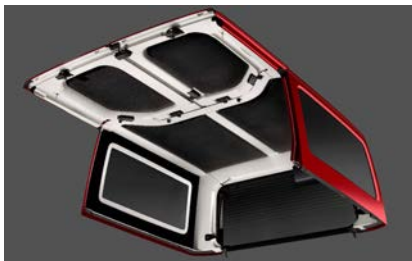

### Tops - Hard Top, Headliners

By adding a thick insulating layer to the inside of your hardtop, you can keep interior temperatures down in the summer and up in the winter. Vehicle testing proved it helps improve both cool down and warm up time. This headliner helps to deaden noise and gives a clean, finished look. Vehicle testing proved a 10% improvement in noise absorption due to rain, road, wind and powertrain sources. Features bound and finished edges. Easy to install and made from our very durable material. Will not mold, mildew or rot.