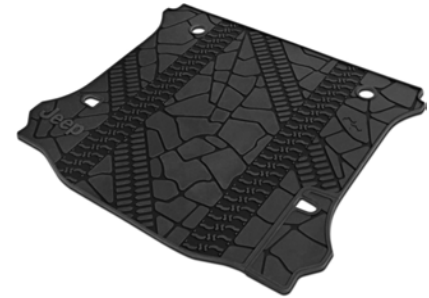

C

Vehicle Application	MYO	MYI	Image	Part Description	Part Number		Instl Time	MSRP
Compass, Patriot	2014	2011	A	3580 Dark Slate Gray (Black) with Jeep logo	82212646		0.0	$51.65
Grand Cherokee	2014	2011	B	6315 Dark Slate Gray (Black) with Jeep logo	82212085		0.0	$90.25
Wrangler 4-Door	2014	2012	C	5300 Molded Black TPE material, Jeep logo, with or without Subwoofer, 4 door only	82213184	New	0.0	$75.00