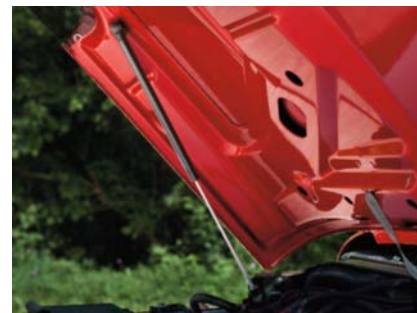

EXTERIOR ACCESSORIES

Exterior Appearance - Grille

D

Vehicle Application	MYO	MYI	Image	Part Description	Part Number	Instl Time	MSRP
Grand Cherokee (Excl. SRT8)	2013	2011	A	28400 Summit Chrome Grille, same as production	82212796	0.8	$381.00
Liberty Sport	2013	2008	B	11200 Chrome Grille, for Sport models	82211165	0.3	$161.00
Wrangler	2014	2007	C	27400 Chrome Grille, exact replacement for production painted grille (Note: Past model TJ 82208626AB, YJ 82200727, CJ 82208105 Grilles are also available)	82210558AD	0.3	$367.00
Wrangler	2014	2013	D	20900 Satin Black (RXF) Grille, exact replacement for production painted grille	82213772	New 0.3	$279.00

Exterior Appearance - Hood

Add a complete replacement sheet metal Hood with integrated scoop to give your vehicle an aggressive look. Manufactured with OEM materials for a perfect fit and finish. Hoods are either e-coated or primed (depending on application) and include black, paintable bezels. JK and LX vehicle also feature gas assist hood props available

A

B

C

D

Vehicle Application	MYO	MYI	Image	Part Description	Part Number	Instl Time	MSRP
Wrangler	2014	2007	A	77200 ``Power Dome`` Hood with 3 heat reduction grilles	P5155351	0.5	$1,030.00
Wrangler	2014	2007	B	89900 ``Power Dome`` non-vented Hood, same as production Call of Duty and Moab Edition Hood	82213135AB	1.0	$1,199.00
Wrangler	2014	2009	C	8725 Pair of gas prop rods with hardware	82212798	0.2	$126.00