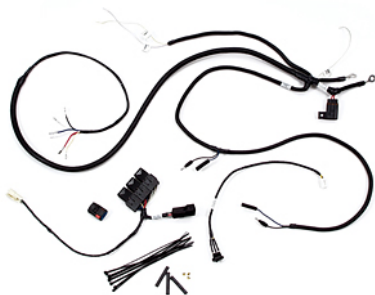

LIFESTYLE & OFF-ROAD ACCESSORIES

Winches - Winch Accessory Kit

Vehicle Application	MYO	MYI	Image	Part Description	Part Number	Instl Time	MSRP
Wrangler	2014	2007	A	12900 Kit includes, Snatch block, 30' recovery strap, tree trunk protector, 2 d-rings, winch line dampner and gloves. In a heavy duty bag	510RR425	0.0	$186.00
Wrangler	2014	2007	B	26600 Replacement Winch Line for all 8,000 lb winches, 1 1/32`` diameter, blue synthetic rope	510RR210	0.2	$356.00
Wrangler	2014	2007	B	26600 Replacement Winch Line for all 9,500 lb winches, 3/8`` diameter, blue synthetic rope	510RR211	0.2	$356.00

LIGHTING & ELECTRICAL ACCESSORIES

Lights - Driving Light, Installation Kit

Lights, Driving Installation Kits

A

Vehicle Application	MYO	MYI	Image	Part Description	Part Number	Instl Time	MSRP
Compass, Patriot	2014	2007	A	8180 Wiring for bumper mounted driving lamps. Compatible with daytime running lamps. Use with 82210706AE brackets and 82210821 lights.	82210715AF	1.1	$118.00