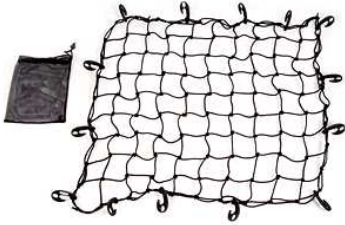

Carriers & Cargo Hauling Accessories

Racks & Carriers - Luggage Carrier

Weatherproof Luggage Carrier is a heavy-duty, black nylon carrier that is easily installed. It features a covered zipper opening, lined seams and sew-in tie-down straps, providing 11.2 cubic feet of additional storage space. Depending on your vehicle, this Luggage Carrier can be used with Roof Rack Cross Bars, Sport Utility Bars or Removable Roof Rack.

A

Vehicle Application	MYO	MYI	Image	Part Description	Part Number	Instl Time	MSRP
All Jeep (Except Wrangler)	2014	2005	A	9650 Black Weatherproof vinyl, 36"x46"x15" 4 tie down straps. May require sport utility bars to act as tie down points.	82207198	0.1	\$139.00

Carriers & Cargo Hauling Accessories

Racks & Carriers - Roof Basket Cargo Net

Roof Basket Cargo Net attaches to the Roof Basket and securely holds cargo in place.

Carriers & Cargo Hauling Accessories

Racks & Carriers - Roof Basket Cargo Net