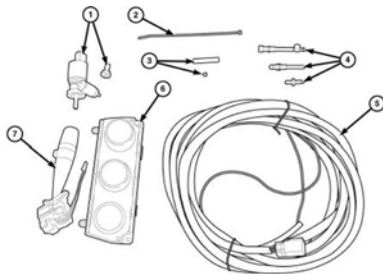

EXTERIOR ACCESSORIES

Splash Guards - Deluxe Molded Splash Guards

Vehicle Application	MYO	MYI	Image	Part Description	Part Number	Instl Time	MSRP
Wrangler	2015	2007	G	3500 Black, rear, Jeep Logo, without Off-Road or Tubular Rear Bumpers	82210232	0.3	$50.00

Splash Guards - Flat Molded Splash Guards

Molded Flat Splash Guards have outstanding toughness for long-lasting durability. They offer stylish appeal, are custom contoured and help deflect gravel, salt and other road debris. Features a silver hot stamped or raised vehicle logo (depending on vehicle application). Sold in pairs.

A

Vehicle Application	MYO	MYI	Image	Part Description	Part Number	Instl Time	MSRP
Compass, Patriot	2015	2007	A	2500 Black, front or rear, no logo (for use on 4X2 vehicles)	82203706AB	0.3	$35.00

EXTERIOR ACCESSORIES

Tops - Hard Top

Hard Top, identical to the production top, featuring dark tinted glass side quarter windows and a glass liftgate. Rear Wiper, freedom top panels, and Defroster are included. Requires Hard Top Wiring Package for installation if vehicle was not built with a hard top originally (see listing below).

A

Vehicle Application	MYO	MYI	Image	Part Description	Part Number	Instl Time	MSRP
Wrangler	2015	2011	A	11800 Hardtop wiring kit for vehicles with heated mirrors (does not include a new HVAC control)	82212860	1.0	$170.00
Wrangler	2015	2014	A	17400 Hardtop wiring kit for vehicles without heated mirrors (includes a new HVAC control) (use 82212859 for 11 to 13 MY)	82214392	New 1.0	$232.00
Wrangler 2-Door	2015	2007	B	224500 2 Door Black clear coat (PX8)	82212536	0.8	$2,995.00
Wrangler 2-Door	2015	2007	B	180000 2 Door Black Texture Coat	82212541	0.8	$2,400.00