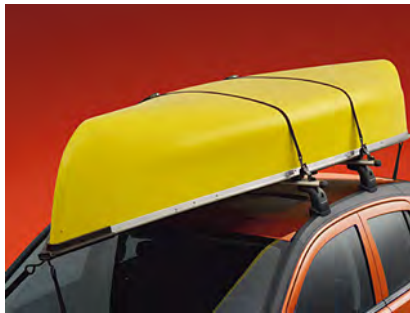

CARRIERS & CARGO HAULING ACCESSORIES

Racks & Carriers - Bicycle Carrier, Roof-Mount - Thule

Vehicle Application	MYO	MYI	Image	Part Description	Part Number	Instl Time	MSRP
200 Sedan	2015	2015	A	9300 Thule Fork-mount 517 Peloton bike carrier. Fits all disc/suspension combinations with standard 9mm axles. Wheel tray fits tire widths up to 2.6" wide with high profile rims. Carries bikes with wheelbase up to 48". Fits Mopar and Thule T-slot cross bars. Dual-locking design locks bike to carrier and carrier to rack.	TC517PEL	0.3	$133.00
200 Sedan	2015	2015	B	8340 Thule Upright 599XTR Big Mouth, the upright bike carrier that sets the standard for bike carrying flexibility and ease-of-use. Worry-free automatic self-adjusting jaws for perfect bike clamping every time. Accommodates bike frames up to 3-1/8 inch diameter. Dual-locking design locks bike to carrier and carrier to rack, clamps to all cross bars.	TCOES599	0.3	$120.00
300, Town & Country	2015	2008	C, D	9300 Thule Fork-mount 517 Peloton bike carrier. Fits all disc/suspension combinations with standard 9mm axles. Wheel tray fits tire widths up to 2.6" wide with high profile rims. Carries bikes with wheelbase up to 48". Fits Mopar and Thule T-slot cross bars. Dual-locking design locks bike to carrier and carrier to rack.	TC517PEL	0.3	$133.00
300, Town & Country	2015	2008	D, E, F	8340 Thule Upright 599XTR Big Mouth, the upright bike carrier that sets the standard for bike carrying flexibility and ease-of-use. Worry-free automatic self-adjusting jaws for perfect bike clamping every time. Accommodates bike frames up to 3-1/8 inch diameter. Dual-locking design locks bike to carrier and carrier to rack, clamps to all cross bars.	TCOES599	0.3	$120.00