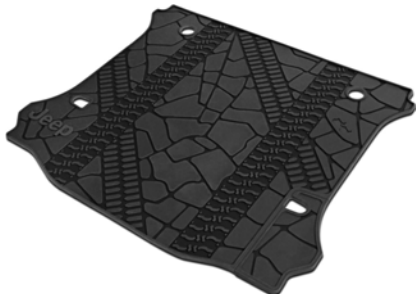

D

Vehicle Application	MYO	MYI	Image	Part Description	Part Number		Instl Time	MSRP
Compass, Patriot	2015	2011	A	5300 Dark Slate Gray (Black) with Jeep logo	82212646		0.0	$75.00
Grand Cherokee	2015	2011	B	5300 Dark Slate Gray (Black) with Jeep logo	82212085		0.0	$75.00
Renegade	2015	2015		5300 Molded Black Cargo Tray, Jeep logo	82214195	New	0.0	$75.00