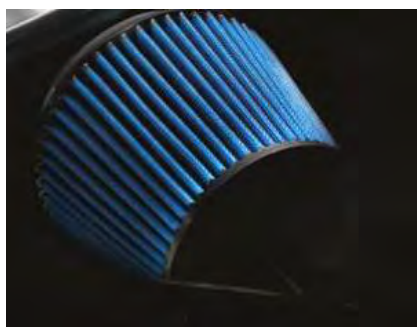

PERFORMANCE

Air Systems - Air Filters- O.E. Performance Replacement

Cold Air Intake Replacement Filters

A Reference image only.

Vehicle Application	MYO	MYI	Image	Part Description	Part Number	Instl Time	MSRP
300 SRT8, Charger SRT8	2015	2012	A	4100 Replacement Air Filter for 5.7L & 6.4L Cold Air Intake Kits (5.7L-77070044AB & 6.4L-77070043AB)	68198995AA New	0.1	$69.00
300 SRT8, Charger SRT8	2015	2012	A	4100 Replacement air filter for 3.6L Cold Air Intake Kit (77070045AB)	68198996AA New	0.1	$69.00
300 SRT8, Charger SRT8	2015	2012	A	4100 Replacement Filter for 5.7L & 6.4L Cold Air Intake Kits that have the "AC" level Cold Air Kit. (77070043AC, 77070044AC & 68239826AA(shaker) only with Plastic filter adaptor)	68256672AA New	0.1	$69.00