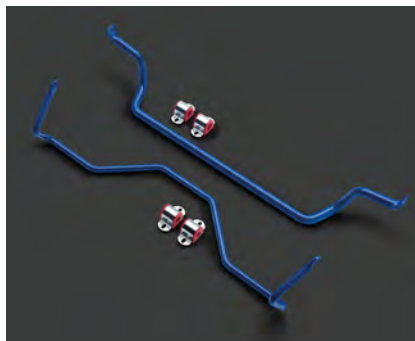

Suspension - Sway Bar with Power Disconnect

Sway Bar with power disconnect. This Sway Bar allows the driver to lock or unlock the sway bar with the flip of the dash-mounted switch. This kit is the same as the production Rubicon. With the Sway Bar unlocked, greater axle articulation is allowed, and the ride is improved on rough trails.