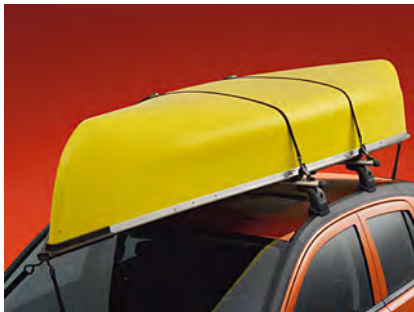

A

B

C

Vehicle Application	MYO	MYI	Image	Part Description	Part Number	Instl Time	MSRP
300 SRT8, Charger SRT8, Grand Cherokee SRT8	2015	2012	A, B, C	5885 Thule 773 Canoe Carrier. Includes one pair ratcheting tie downs, two straps and buckle protectors. T-slot cross bar compatible only. Part number will change to TCCAN819	TC773CAN	0.3	\$83.55