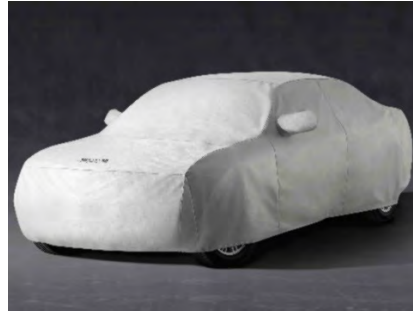

EXTERIOR ACCESSORIES

Covers - Vehicle Cover, Full

Vehicle Cover helps protect your vehicle's finish from UV rays, dirt and other airborne pollutants. Made of premium material (Evolution®, Weathershield® or Matrix®) that is washable, heavy weight, breathable and water resistant. Custom contoured, these covers feature double-stitched seams and elasticized bottom edges at the front and rear. Clear rear license plate window, tie-down grommets and mirror pockets are standard.

Evolution, Weathershield and Matrix are registered trademarks of Kimberly-Clark Corporation.

B

Vehicle Application	MYO	MYI	Image	Part Description	Part Number	Instl Time	MSRP
300 SRT8, Charger SRT8, Grand Cherokee SRT8	2015	2012	A, B	26900 Custom made car cover designed for indoor use only. Allows custom color selection as well as a choice of Chrysler, Dodge, Jeep or Fiat logo. Each car cover custom made. Ordering Instructions: Order CARCOVER part number. Go to website http://mopar.coverking.com. Enter your Dealer Code as ID. Enter 1234 as Password. The rest is intuitive to order the vehicle, fabric and logo you prefer. Allow 10 days for delivery	CARCOVER	0.0	$359.00
300 SRT8	2015	2015	C	19400 Gray, Matrix material, license plate window, mirror pockets, with Chrysler logo	82212315	0.0	$258.00