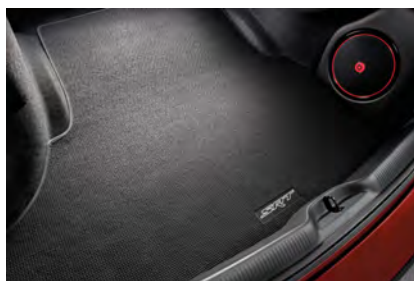

E

Vehicle Application	MYO	MYI	Image	Part Number	Part Description	Part Number	Instl Time	MSRP
Challenger	2015	2015	A	6700	Premium Carpet Cargo Mat, Dark Slate Gray with surged edge, Challenger logo	82213768	0.0	$95.00
Challenger	2014	2011	A	6700	Premium Carpet Cargo Mat, Dark Slate Gray with surged edge, Challenger logo	82213768	0.0	$95.00
Challenger Premium	2015	2015	B	9500	Berber Carpet Cargo Area Mat w/SRT Logo - Embroidered Logo	82214477	New 0.0	$135.00
Charger	2015	2015	C	9500	Berber Carpet Cargo Area Mat w/Dodge Logo	82214468	New 0.0	$135.00
Charger	2014	2011	D	6700	Premium Carpet Cargo Mat, Black, Charger logo, will not fit vehicles equipped with trunk-mounted subwoofer	82212271AB	0.0	$95.00
Charger SRT8	2015	2015	E	9500	Berber Carpet Cargo Area Mat w/SRT Logo	82214450	New 0.0	$135.00