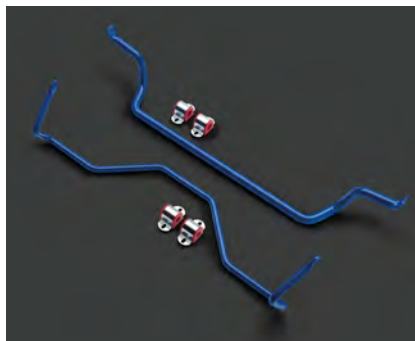

UNDER CAR & HOOD ACCESSORIES

Suspension - Sway Bar with Power Disconnect

Sway Bar with power disconnect. This Sway Bar allows the driver to lock or unlock the sway bar with the flip of the dash-mounted switch. This kit is the same as the production Rubicon. With the Sway Bar unlocked, greater axle articulation is allowed, and the ride is improved on rough trails.

A

Vehicle Application	MYO	MYI	Image	Part Description	Part Number	Instl Time	MSRP
Challenger SRT8	2014	2012	A	37400 Mopar Performance Anti-sway bars. Front 31.75mm solid and Rear19.05mm solid. Includes bushings.	P5155239	New 3.5	$499.00

UNDER CAR & HOOD ACCESSORIES

Air Intake Systems - Cold Air Intake

This bolt-on system is designed to allow cooler outside air in through a directional cone filter and funnel it directly into the intake manifold. This kit provides noticeable horsepower and torque gains under varying atmospheric conditions.