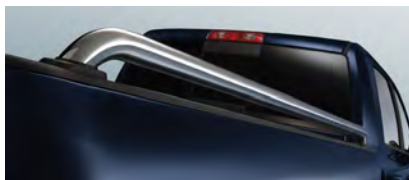

B

Vehicle Application	MYO	MYI	Image	Part Description	Part Number	Instl Time	MSRP
1500 5.7' Bed Pickup	2015	2009	A	27400 Chrome steel, 2" diameter, 5.7' Bed (Stake Pocket Mounted)	82211810	0.6	$367.00
6.4' Bed Pickup	2015	2010	B	28400 Chrome steel, 2" diameter, 6.4' Bed (Stake Pocket Mounted)	82211811	0.6	$381.00