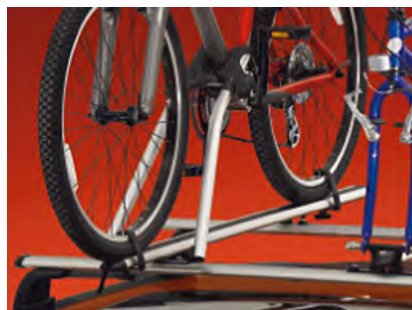

A

B

C

D

E

CARRIERS & CARGO HAULING ACCESSORIES

Racks & Carriers - Bicycle Carrier, Roof-Mount - Thule

Vehicle Application	MYO	MYI	Image	Part Description	Part Number	Instl Time	MSRP
Cherokee	2015	2014	A	9300 Thule Fork-mount 517 Peloton bike carrier. Fits all disc/suspension combinations with standard 9mm axles. Wheel tray fits tire widths up to 2.6" wide with high profile rims. Carries bikes with wheelbase up to 48". Fits Mopar and Thule T-slot cross bars. Dual-locking design locks bike to carrier and carrier to rack.	TC517PEL	0.3	\$133.00
Cherokee	2015	2014	A	8340 Thule Upright 599XTR Big Mouth, the upright bike carrier that sets the standard for bike carrying flexibility and ease-of-use. Worry-free automatic self-adjusting jaws for perfect bike clamping every time. Accommodates bike frames up to 3-1/8 inch diameter. Dual- locking design locks bike to carrier and carrier to rack, clamps to all cross bars.	TCOES599	0.3	\$120.00
Compass, Grand Cherokee, Patriot	2015	2007	B , C , D	9300 Thule Fork-mount 517 Peloton bike carrier. Fits all disc/suspension combinations with standard 9mm axles. Wheel tray fits tire widths up to 2.6" wide with high profile rims. Carries bikes with wheelbase up to 48". Fits Mopar and Thule T-slot cross bars. Dual-locking design locks bike to carrier and carrier to rack.	TC517PEL	0.3	\$133.00
Compass, Grand Cherokee, Patriot	2015	2007	D , E	8340 Thule Upright 599XTR Big Mouth, the upright bike carrier that sets the standard for bike carrying flexibility and ease-of-use. Worry-free automatic self-adjusting jaws for perfect bike clamping every time. Accommodates bike frames up to 3-1/8 inch diameter. Dual- locking design locks bike to carrier and carrier to rack, clamps to all cross bars.	TCOES599	0.3	\$120.00
Renegade	2015	2015		8340 Thule Upright 599XTR Big Mouth, the upright bike carrier that sets the standard for bike carrying flexibility and ease-of-use. Worry-free automatic self-adjusting jaws for perfect bike clamping every time. Accommodates bike frames up to 3-1/8 inch diameter. Dual- locking design locks bike to carrier and carrier to rack, clamps to all cross bars.	TCOES599	0.3	\$120.00