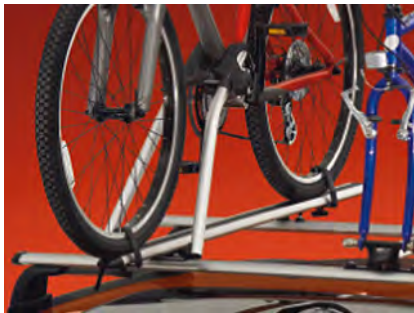

CARRIERS & CARGO HAULING ACCESSORIES

Racks & Carriers - Bicycle Carrier, Bed-Mount - Thule

Bed-Mounted Bike Carriers from Thule® 99, the leading US manufacturer of car rack systems. Thule systems offer the most flexibility by allowing you to easily mount your vehicle's pre-existing factory cross bars or Thule multipurpose rack systems. Available in Upright and Fork-Mount styles. Compatible with Thule One Key System® 99. Mopar-Approved Specialty Accessory by Thule.

D

Vehicle Application	MYO	MYI	Image	Part Description	Part Number	Instl Time	MSRP
1500/2500/3500 Pickup, Ram Commercial Vehicle	2015	2011	A, B, C	9300 Thule Fork-mount 517 Peloton bike carrier. Fits all disc/suspension combinations with standard 9mm axles. Wheel tray fits tire widths up to 2.6` wide with high profile rims. Carries bikes with wheelbase up to 48`. Fits Mopar and Thule T-slot cross bars. Dual-locking design locks bike to carrier and carrier to rack.	TC517PEL	0.3	$133.00
1500/2500/3500 Pickup, Ram Commercial Vehicle	2015	2011	D, E, F	8340 Thule Upright 599XTR Big Mouth, the upright bike carrier that sets the standard for bike carrying flexibility and ease-of-use. Worry-free automatic self-adjusting jaws for perfect bike clamping every time. Accommodates bike frames up to 3-1/8 inch diameter. Dual-locking design locks bike to carrier and carrier to rack, clamps to all cross bars.	TCOES599	0.3	$120.00

Racks & Carriers - Bicycle Carrier, Roof-Mount - Thule