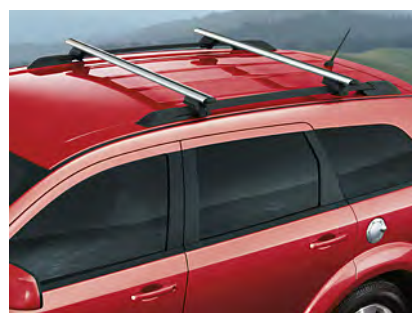

CARRIERS & CARGO HAULING ACCESSORIES

Racks & Carriers - Roof Rack, Removable

Sturdy rack attaches, detaches and stores easily. Custom installation tools are included. For use with all Mopar Roof-top Carriers.

Vehicle Application	MYO	MYI	Image	Part Description	Part Number	Instl Time	MSRP
Compass	2015	2011	A, B	19300 Roof Rack Cross Bars	82212352	0.3	$257.00
Grand Cherokee	2015	2012	C	19300 Black Sport Utility Bars feature t-slots for mounting all Mopar roof carriers, for vehicles with production side rails, lockable includes keys	82212072AC	0.2	$276.00

Racks & Carriers - Roof Rack, Removable - Thule

Removable roof rack kits from Thule '99, the leading US manufacturer of car rack systems. Each kit includes Thule Foot Packs for the foundation of the rack system, vehicle specific mounting kits, Rapid-Aero '99 aluminum load bars that enhance the vehicle's appearance and deliver maximum load carrying capacity, and Thule's One-Key System '99 with four lock cylinders for maximum security. Mopar-Approved Speciality Accessory by Thule.

C

Vehicle Application	MYO	MYI	Image	Part Description	Part Number	Instl Time	MSRP
Cherokee	2015	2014	A	23000 Thule Brushed Aluminum Multipurpose Cross Rails, mounts to production or Mopar raised side rails, includes T-slot for carrier installation, lockable.	TRAB4553	0.5	$307.00
Grand Cherokee (Laredo, SRT8)	2015	2012	B	26200 Removable Roof Rack features t-slots for mounting all Mopar roof carriers, for vehicles without production side rails	TR486056	0.5	$349.00