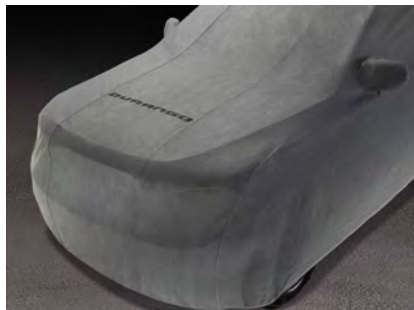

EXTERIOR ACCESSORIES

Covers - Front End Cover

Vehicle Application	MYO	MYI	Image	Part Description	Part Number	Instl Time	MSRP
Avenger (Express, LUX, SXT)	2014	2011	A	12900 Black with Dodge logo	82212560	0.3	$185.00
Charger	2014	2011	B	12700 Black with or without front license plate, not compatible with SRT8 model	82212302	0.5	$181.00
Dart	2015	2013	C	6900 Black with Dart logo	82213105	0.2	$99.00
Grand Caravan	2015	2011	D	13400 Black with Dodge logo, with or without front license plate	82212691	0.3	$224.00

Covers - Hood Cover

Hood Covers are made of durable black vinyl to help protect from gravel and road debris. Custom fit with turned under and sewn edges. Covers feature 22-ounce foss backing to help protect the painted surfaces. It can be installed and removed in minutes, and allows for the hood to be opened and closed while the cover is in place.

Vehicle Application	MYO	MYI	Image	Part Description	Part Number	Instl Time	MSRP
Durango	2015	2011	3400	Black with Durango logo	82212301	0.1	$47.90

Covers - Vehicle Cover, Full

Vehicle Cover helps protect your vehicle's finish from UV rays, dirt and other airborne pollutants. Made of premium material (Evolution®, Weathershield® or Matrix®) that is washable, heavy weight, breathable and water resistant. Custom contoured, these covers feature double-stitched seams and elasticized bottom edges at the front and rear. Clear rear license plate window, tie-down grommets and mirror pockets are standard.

Evolution, Weathershield and Matrix are registered trademarks of Kimberly-Clark Corporation.

E