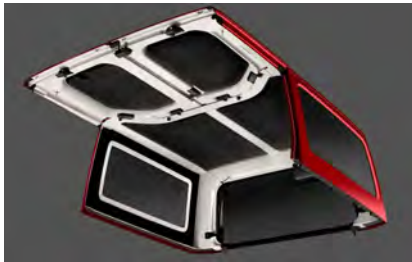

EXTERIOR ACCESSORIES

Tops - Hard Top

Vehicle Application	MYO	MYI	Image	Part Description	Part Number		Instl Time	MSRP
Wrangler 2-Door	2015	2013	B	224600 2 Door Bright White (GW7)	82214043	New	0.8	$2,995.00
Wrangler 2-Door	2015	2007	B	180000 2 Door Primed Paintable surface	82212533		0.8	$2,400.00
Wrangler 4-Door	2015	2007	B	239500 4 Door Black clear coat (PX8)	82212534		0.8	$3,195.00
Wrangler 4-Door	2015	2007	B	184000 4 Door Black Texture Coat	82212527		0.8	$2,450.00
Wrangler 4-Door	2015	2013	B	239600 4 Door Bright White (GW7)	82214044	New	0.8	$3,195.00
Wrangler 4-Door	2015	2007	B	184000 4 Door Primed Paintable surface	82212531		0.8	$2,450.00

Tops - Hard Top, Headliners

By adding a thick insulating layer to the inside of your hardtop, you can keep interior temperatures down in the summer and up in the winter. Vehicle testing proved it helps improve both cool down and warm up time. This headliner helps to deaden noise and gives a clean, finished look. Vehicle testing proved a 10% improvement in noise absorption due to rain, road, wind and powertrain sources. Features bound and finished edges. Easy to install and made from our very durable material. Will not mold, mildew or rot.

A