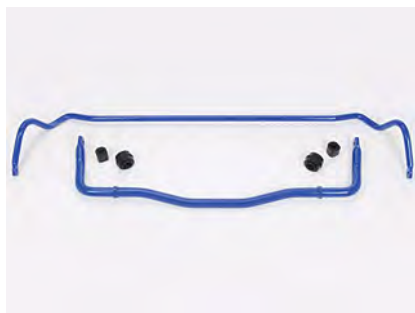

EXTERIOR ACCESSORIES

Wheels - Wheel, 20 Inch

Vehicle Application	MYO	MYI	Image	Part Description	Part Number	Instl Time	MSRP
Charger SE and R/T (RWD)	2015	2011	F	31200 20" "Envy" 5-Pocket Wheel, Mineral Grey with polished pocket outlines, does not fit SRT8	82212598	0.4	$418.00
Charger SE and R/T (RWD)	2015	2011	G	28100 20" "Redline Envy" Gloss Black with Polished Accent Wheel, does not fit SRT8	82213220	0.4	$375.00
Durango	2014	2011	J, K	31400 20 X 7" Bright Chrome Production Wheel, branded center caps, does not fit SRT8	82212334	0.4	$419.00

UNDER CAR & HOOD ACCESSORIES

Suspension - Sway Bars

A

Vehicle Application	MYO	MYI	Image	Part Description	Part Number	Instl Time	MSRP
Charger	2015	2011	A	37900 Mopar Performance Anti Sway Bar Kit - Stage 1. Front: 32mm, Rear: 22mm	P4510842	New 3.5	$507.00

Suspension - Sway Bar with Power Disconnect

Sway Bar with power disconnect. This Sway Bar allows the driver to lock or unlock the sway bar with the flip of the dash-mounted switch. This kit is the same as the production Rubicon. With the Sway Bar unlocked, greater axle articulation is allowed, and the ride is improved on rough trails.