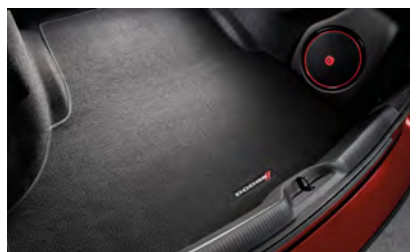

INTERIOR ACCESSORIES

Cargo Trays & Mats - Cargo Area Mat, Carpeted

Made of 24-ounce or better premium carpet. Features branded logo and surged edge binding. The Carpeted Cargo mat removes easily for cleaning.

C

Vehicle Application	MYO	MYI	Image	Part Number	Part Description	Part Number	Instl Time	MSRP
Challenger	2015	2015	A	6700	Premium Carpet Cargo Mat, Dark Slate Gray with surged edge, Challenger logo	82213768	0.0	$95.00
Challenger	2014	2011	A	6700	Premium Carpet Cargo Mat, Dark Slate Gray with surged edge, Challenger logo	82213768	0.0	$95.00
Challenger Premium	2015	2015	B	9500	Berber Carpet Cargo Area Mat w/SRT Logo - Embroidered Logo	82214477	New 0.0	$135.00
Charger	2015	2015	C	9500	Berber Carpet Cargo Area Mat w/Dodge Logo	82214468	New 0.0	$135.00
Charger	2014	2011	D	6700	Premium Carpet Cargo Mat, Black, Charger logo, will not fit vehicles equipped with trunk-mounted subwoofer	82212271AB	0.0	$95.00
Charger SRT8	2015	2015	E	9500	Berber Carpet Cargo Area Mat w/SRT Logo	82214450	New 0.0	$135.00