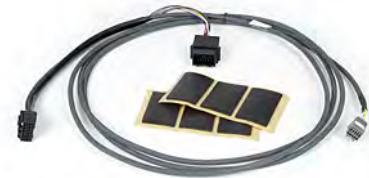

AUDIO/VIDEO AND ELECTRONICS ACCESSORIES

Uconnect, BlueTooth® Wireless Technology - Uconnect Phone, Bluetooth® Wireless Hands-Free

Hands-free calling is here! Uconnect phone is the exclusive voice-activated, hands-free, in-vehicle communications system. It encourages safe vehicle operation and doesn't compromise driver control. Uconnect phone allows you to dial your wireless phone through simple voice commands. Uconnect phone includes Bluetooth technology that enables your wireless phone to connect to your vehicle without wires or a docking station. This leading-edge technology will allow you to store your wireless phone anywhere in the vehicle and still maintain connection.

Dealer Scan Tool required for activation.

C

Vehicle Application	MYO	MYI	Image	Part Description	Part Number	Instl Time	MSRP
Challenger SRT8	2014	2012	A	2960 Stand Alone Microphone Kit for customers who wish to enable hands-free calling & voice control of the radio when they upgrade to the Mopar GPS radio (RER/RHR)	82211743AB	0.5	$42.30
Challenger SRT8	2014	2012	B	8625 Wiring kit for customers who upgrade to the uconnect GPS (RER) radio and already have factory Hands Free. This is a wiring kit that restores hands free phone	82211868	1.0	$124.00
Challenger SRT8	2014	2012	C	5665 Wiring Kit for re-enabling the Hands free functionality in RHR MyGIG radios, vehicle must have production Hands Free (RSP)	82212906	0.5	$81.40

Uconnect, BlueTooth® Wireless Technology - Uconnect Phone, Bluetooth® Wireless Hands-Free II