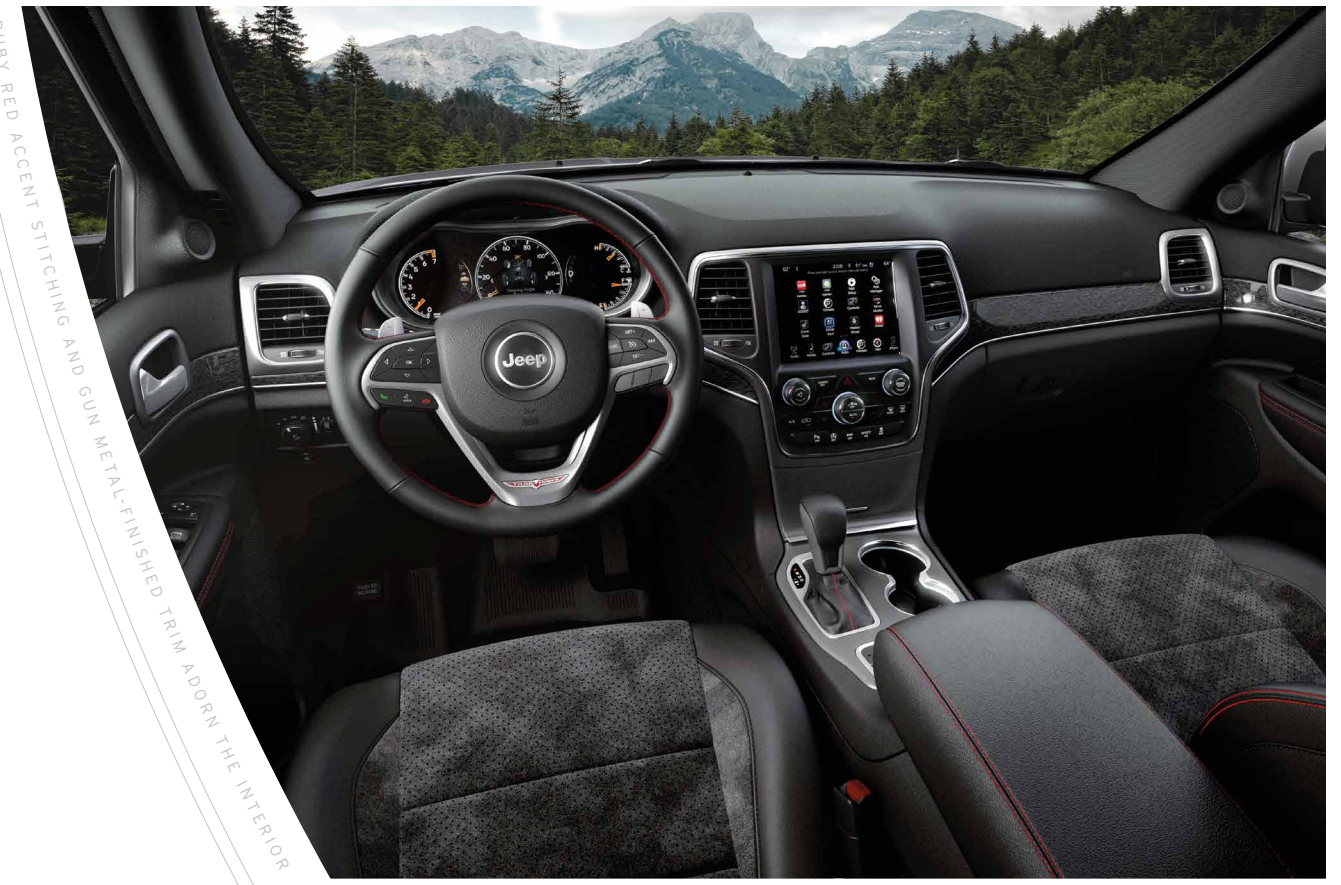

# MASTERY AT ITS FINEST

The most adventurous stop at nothing to experience it all – and  
virtually nothing will stop Jeep® Grand Cherokee Trailhawk®.

The harshest terrain and intimidating weather conditions  
are easy prey for this predator's authentic Jeep brand  
four-wheel-drive capability. Confidently travel with  
strength, grace and poise with Trailhawk at the lead.

#### INTRIGUE:

- > Quadra-Drive® II 4WD with rear electronic limited-slip differential
- > 8.4-inch touchscreen with off-road pages
- > Standard 18-inch wheels with available 20-inch painted wheels
- > Upgraded Quadra-Lift® air suspension
- > Full complement of underbody armor with skid plates

G R A N D C H E R O K E E T R A I L H A W K

RUBY RED ACCENT STITCHING AND GUN METAL-FINISHED TRIM ADORN THE INTERIOR

TRACION MANAGEMENT HELP TO ASSURE TRAIL RATED® CAPABILITY

TRAILHAWK RULES THE ROAD WITH INSTINCTS BORN FROM JEEP BRAND DNA