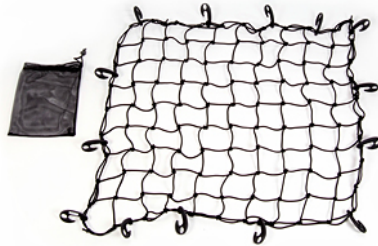

B

Vehicle Application	MYO	MYI	Image	Part Description	Part Number	Instl Time	MSRP
Grand Cherokee SRT8	2014	2012	A , B	3495 Black Web Net, stretches over Basket contents, held in place with 14 plastic hooks	82209422AB	0.3	$50.00