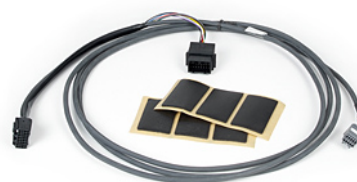

AUDIO/VIDEO & ELECTRONICS ACCESSORIES

Uconnect, BlueTooth® Wireless Technology & iPod® - Uconnect Phone, Bluetooth® Wireless Hands-Free

Hands-free calling is here! Uconnect phone is the exclusive voice-activated, hands-free, in-vehicle communications system. It encourages safe vehicle operation and doesn't compromise driver control. Uconnect phone allows you to dial your wireless phone through simple voice commands. Uconnect phone includes Bluetooth technology that enables your wireless phone to connect to your vehicle without wires or a docking station. This leading-edge technology will allow you to store your wireless phone anywhere in the vehicle and still maintain connection.

Dealer Scan Tool required for activation.

Vehicle Application	MY0	MY1	Image	Part Number	Part Description	Part Number	Instl Time	MSRP
Challenger SRT8	2014	2012	A	2960	Stand Alone Microphone Kit for customers who wish to enable hands-free calling & voice control of the radio when they upgrade to the Mopar GPS radio (RER)	82211743AB	0.5	$42.30
Challenger SRT8	2014	2012	B	8625	Wiring kit for customers who upgrade to the uconnect GPS (RER) radio and already have factory Hands Free. This is a wiring kit that restores hands free phone	82211868	1.0	$124.00
Challenger SRT8	2014	2012	C	5665	Wiring Kit for re-enabling the Hands free functionality in RHR MyGIG radios, vehicle must have production Hands Free (RSP)	82212906	0.5	$81.40
Grand Cherokee SRT8	2013	2012	A	2960	Stand Alone Microphone Kit for customers who wish to enable hands-free calling & voice control of the radio when they upgrade to the Mopar GPS radio (RER)	82211743AB	0.5	$42.30
Grand Cherokee SRT8	2013	2012	B	8625	Wiring kit for customers who upgrade to the uconnect GPS (RER) radio and already have factory Hands Free. This is a wiring kit that restores hands free phone	82211868	1.0	$124.00
Grand Cherokee SRT8	2013	2012	C	8285	Wiring kit for customers who upgraded to the uconnect GPS (RER) radio and already have factory installed uconnect phone module with a microphone mirror. This wiring kit connects the existing microphone mirror to radio to enable hands-free calling and voice control of the radio. Will not work with LMS sales code	82211666	1.0	$119.00
Grand Cherokee SRT8	2013	2012	C	5665	Wiring Kit for re-enabling the Hands free functionality in RHR MyGIG radios, vehicle must have production Hands Free (RSP)	82212906	0.5	$81.40