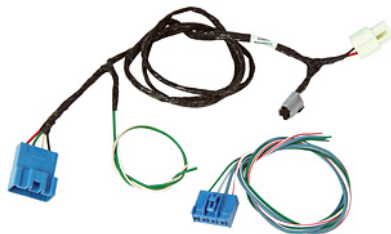

CARRIERS & CARGO HAULING ACCESSORIES

Hitches & Towing - Integrated Trailer Brake Module

Integrated Trailer Brake Control Module allows driver to automatically or manually activate the electronic brakes on properly equipped trailers for greater stopping power on downhill grades. The controller and status display are mounted in the dashboard to the left of the steering wheel, and the included control lever can activate the trailer brakes independent of the truck's brakes. Drivers can customize the amount of brake force the trailer uses, depending on load requirements.

Before ordering the Mopar Integrated Trailer Brake Module (ITBM) kit, it is necessary to check if the vehicle has both trailer brake module connectors. These connectors are located under left side of the steering column. Both connectors are 4 pin connectors. If both connectors are not present the ITBM kit cannot be added to the vehicle.

Vehicle Application	MYO	MYI	Image	Part Description	Part Number	Instl Time	MSRP
Grand Cherokee SRT8	2014	2012	A	9000 Digital Electronic Brake Control, compatible with vehicle electronics, digital display, easy touch thumb wheel, active trailer disconnect indicator and more. Vehicle must have AHT and AHX (Trailer Hitch and Wiring)	82213173	0.8	$129.00

Hitches & Towing - Trailer Tow Wiring Adapters & Brackets

Mounting brackets provide a place to cleanly mount your wiring connectors. Connector adapters convert 7 way connectors to 4 way for light duty trailer use.

C